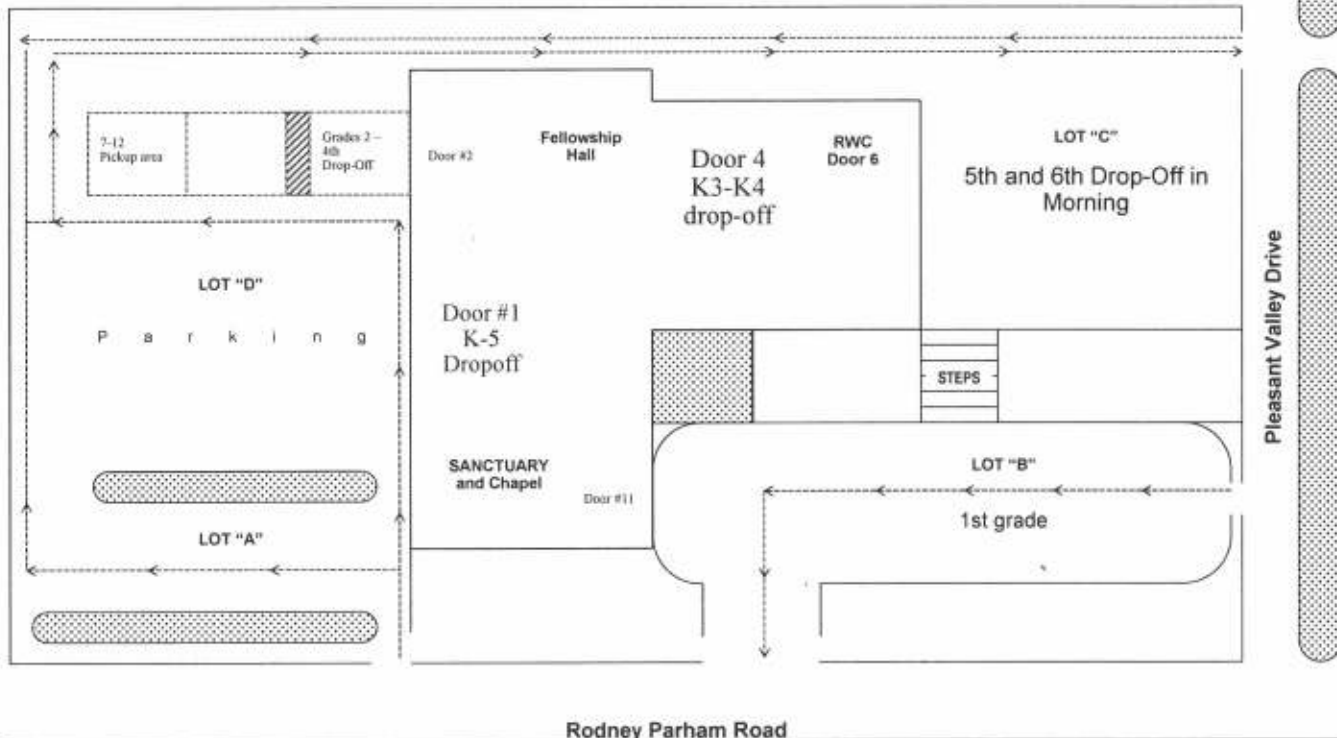

## MORNING DROP-OFF

- K3, & K4 - Drop off at Door #4 and go to classroom
- K5 - Drop off at Door #1 (door closest to the playground)
- Grades 1 - Drop off at Door #11 and go to classroom
- Grades 2-4 - Drop off at Door #2 and go to classroom
- Grades 5-6 - Drop off Door #6 and go to classroom

## PICK-UP

- K3, K4, & K5 Half Day - 11:45 pick-up in Lot "B"
- K3, K4, & K5 Full Day - 2:45 pick-up in Lot "B"
- Grades 1-2 - 2:50 pick-up in Lot "D"
- Grades 3-4 - 3:00 pick-up in Lot "D"
- Grade 5 & 6 - 3:10 pick-up in Lot "C"
- Grades 7-12 - 3:50 pick-up from Ranch Bus in Lot "C"